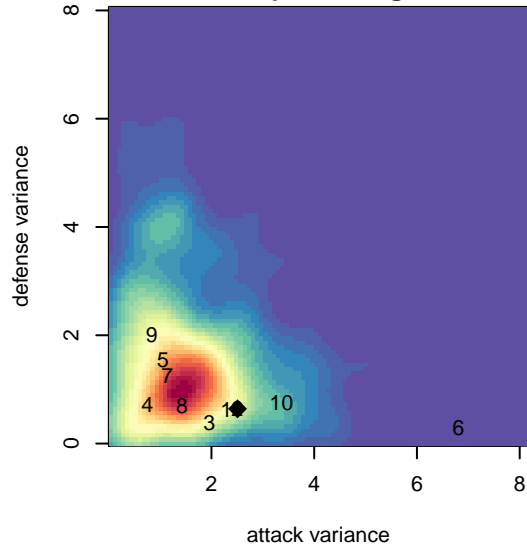

Crossfire OR United ECNL G04

Crossfire Oregon
 , OR
 G04 total strength=1793
 attack=40.26 defense=24.19
 fall league = PTT G04 Premier Red
 spr league = ECNL U14

alt names used:
 CROSSFIRE UNITED ECNL 2004 (OR)
 Crossfire United 04G THUSC
 Crossfire Oregon United ECNL U14
 Crossfire United 04 (OR)

Venues played:
 2017 Nike Crossfire Challenge Super Group U'
 2017 PTT G04 Premier Red
 2017 FWRL G04
 2017 ECNL U14

Crossfire OR United ECNL G04
 Dots are actual minus expected GF (blue circles) and GA (red triangles).
 Blue line is smoothed change in attack strength. Red is smoothed change in defense strength.

**attack and defense variance (black dot)
relative to other teams
and top 10 in region**

**attack and defense rating
relative to others at age
and all opponents in last 13 months**

Performance relative to 13 month average