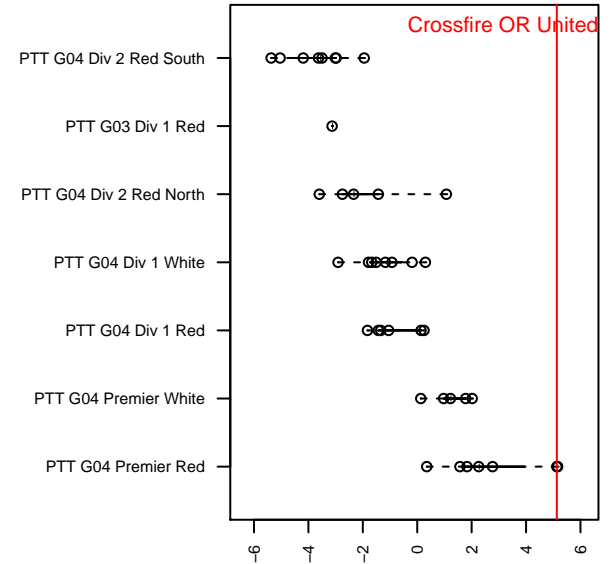

Crossfire OR United ECNL G04

Crossfire Oregon
 , OR
 G04 total strength=1793
 attack=40.26 defense=24.19
 fall league = PTT G04 Premier Red
 spr league = ECNL U14

alt names used:
 CROSSFIRE UNITED ECNL 2004 (OR)
 Crossfire United 04G THUSC
 Crossfire Oregon United ECNL U14
 Crossfire United 04 (OR)

Venues played:
 2017 Nike Crossfire Challenge Super Group U'
 2017 PTT G04 Premier Red
 2017 FWRL G04
 2017 ECNL U14

Crossfire OR United ECNL G04
 Dots are actual minus expected GF (blue circles) and GA (red triangles).
 Blue line is smoothed change in attack strength. Red is smoothed change in defense strength.

**attack and defense variance (black dot)
relative to other teams
and top 10 in region**

**attack and defense rating
relative to others at age
and all opponents in last 13 months**

Performance relative to 13 month average