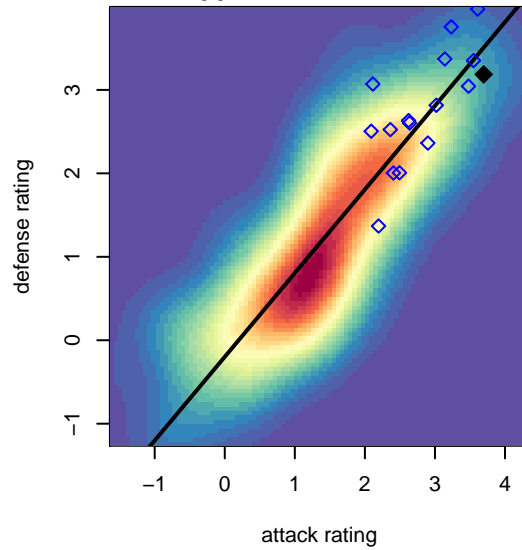

Crossfire OR United ECNL G04

Crossfire Oregon
 , OR
 G04 total strength=1793
 attack=40.26 defense=24.19
 fall league = PTT G04 Premier Red
 spr league = ECNL U14

alt names used:
 CROSSFIRE UNITED ECNL 2004 (OR)
 Crossfire United 04G THUSC
 Crossfire Oregon United ECNL U14
 Crossfire United 04 (OR)

Venues played:
 2017 Nike Crossfire Challenge Super Group U'
 2017 PTT G04 Premier Red
 2017 FWRL G04
 2017 ECNL U14

Crossfire OR United ECNL G04
 Dots are actual minus expected GF (blue circles) and GA (red triangles).
 Blue line is smoothed change in attack strength. Red is smoothed change in defense strength.

**attack and defense variance (black dot)
relative to other teams
and top 10 in region**

**attack and defense rating
relative to others at age
and all opponents in last 13 months**

Performance relative to 13 month average