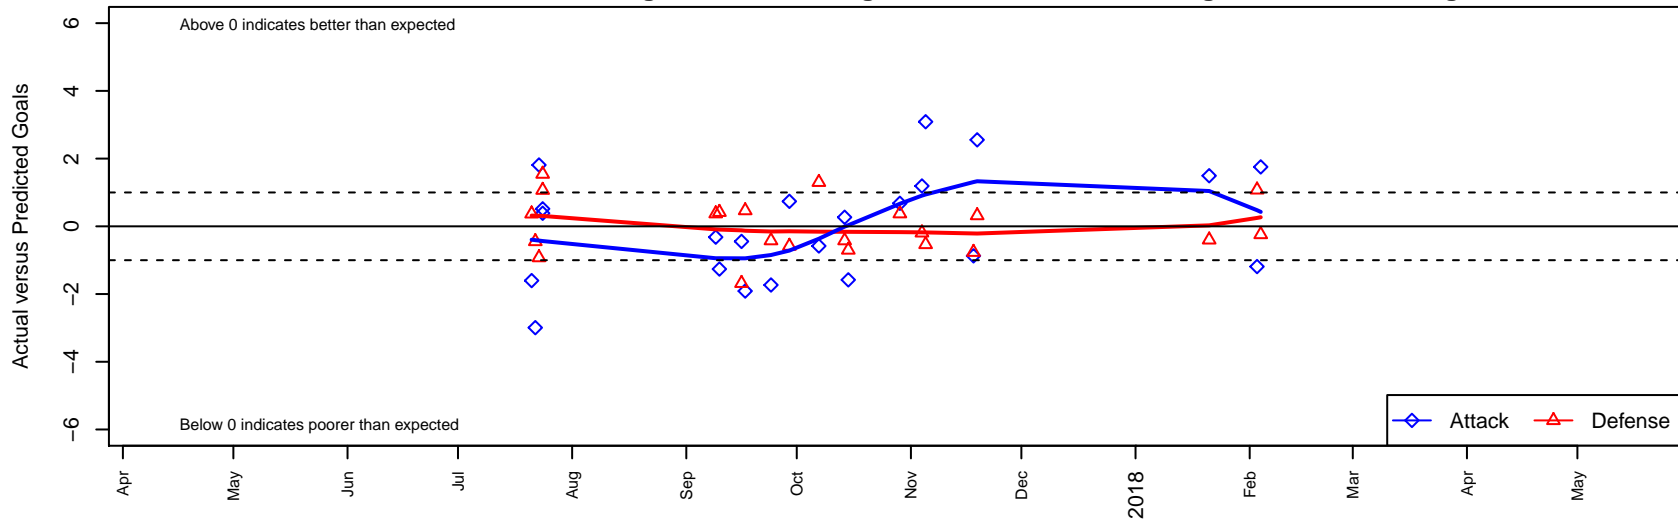

Crossfire OR United ECNL G04

Crossfire Oregon
 , OR
 G04 total strength=1793
 attack=40.26 defense=24.19
 fall league = PTT G04 Premier Red
 spr league = ECNL U14

alt names used:
 CROSSFIRE UNITED ECNL 2004 (OR)
 Crossfire United 04G THUSC
 Crossfire Oregon United ECNL U14
 Crossfire United 04 (OR)

Venues played:
 2017 Nike Crossfire Challenge Super Group U'
 2017 PTT G04 Premier Red
 2017 FWRL G04
 2017 ECNL U14

Crossfire OR United ECNL G04
 Dots are actual minus expected GF (blue circles) and GA (red triangles).
 Blue line is smoothed change in attack strength. Red is smoothed change in defense strength.

**attack and defense variance (black dot)
relative to other teams
and top 10 in region**

**attack and defense rating
relative to others at age
and all opponents in last 13 months**

Performance relative to 13 month average